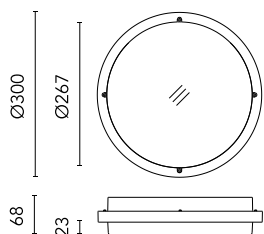

Physical

Color Anthracite