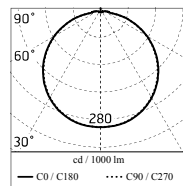

Optical

Lighting type	Direct
LED type	Power LED
Light distribution	Symmetric
Optical type	Diffused light