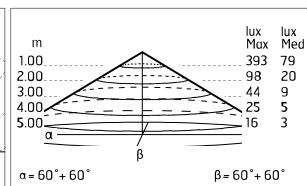

Optical

Lighting type	Direct
LED type	Power LED
Light distribution	Symmetric
Optical type	Diffused light