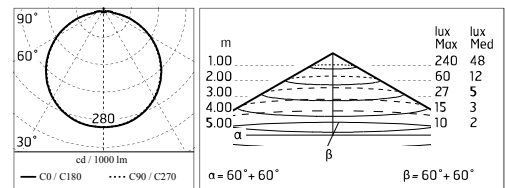

Optical

Lighting type	Direct
LED type	Power LED
Light distribution	Symmetric
Optical type	Diffused light