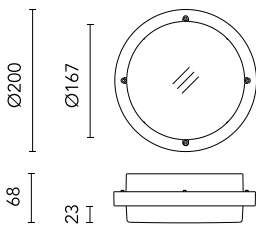

Optical

Lighting type	Direct
LED type	Power LED
Light distribution	Symmetric
Optical type	Diffused light