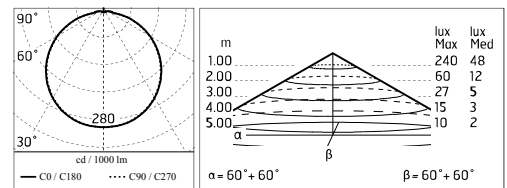

Optical

Lighting type	Direct
LED type	Power LED
Light distribution	Symmetric
Optical type	Diffused light