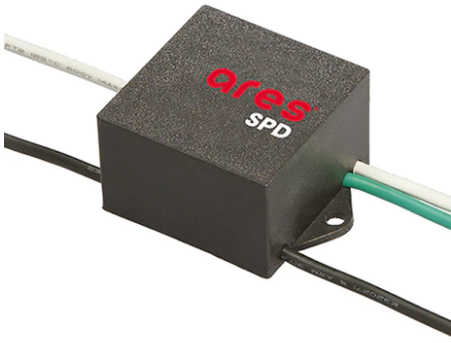

## Emma 70 Power Led Unidirectional

---

SPD (Surge Protection Device)  
237