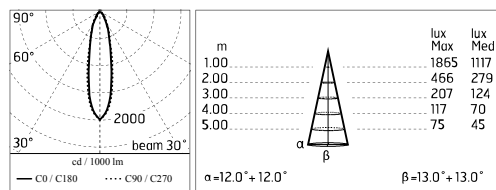

Optical

Lighting type	Direct
Light distribution	Symmetric
Optical type	Diffused light