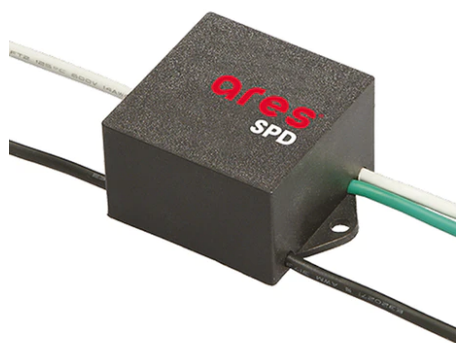

Emma 150 Cob Led Unidirectional

SPD (Surge Protection Device)

237