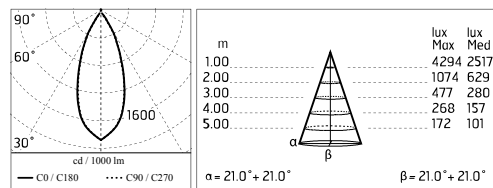

Optical

Lighting type	Direct
LED type	LED array
Light distribution	Symmetric
Optical type	Medium