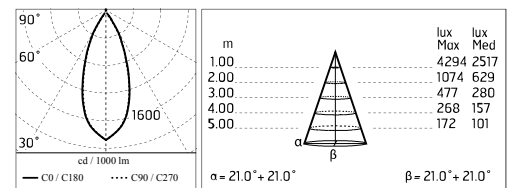

Optical

Lighting type	Direct
LED type	LED array
Light distribution	Symmetric
Optical type	Medium