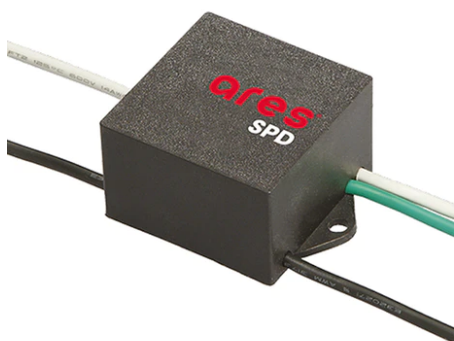

Emma 150 Cob Led Unidirectional

118282151.A.1 - White

Luminaire for installation on wall – surface mounted.

Configuration: die-cast aluminium fixing base and frames, EN AB-47100 alloy (low copper content), extruded aluminium body. Glass diffuser: transparent.

Double layer coating for high resistance to corrosion: the aluminium components are painted with a double coat using powders that are compliant with QUALICOAT standards: a first layer of epoxy powder (with excellent chemical and mechanical resistance) and a second finishing layer of polyester powder (resistant to UV rays and atmospheric agents). The entire painting process of the aluminium fitting starts from components that have been sandblasted in advance to make the surface more porous and increase the adherence of the paint. Ares effects alkaline and acid washing to clean the surfaces completely, then rinses with demineralised water to remove any residue particles, subsequently a chemical conversion treatment is done to protect against rusting.

Optical

Lighting type	Direct
LED type	LED array
Light distribution	Symmetric
Optical type	Medium

Electrical

Frequency (Hz)	50-60	Insulation class	I
Voltage (V)	220-240		
Dimmable	No		
Driver type	Not dimmable		
Emergency	Without		

Physical

Color	White
--------------	-------

Emma 150 Cob Led Unidirectional

SPD (Surge Protection Device)

237