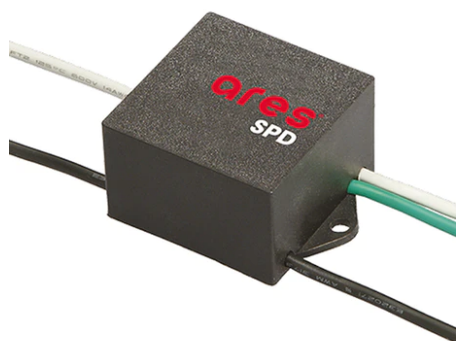

Emma 150 Cob Led Unidirectional

SPD (Surge Protection Device)

237