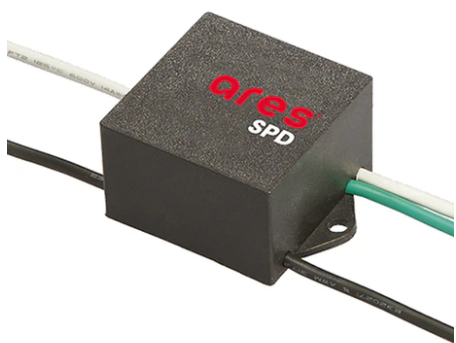

## Emma 150 Cob Led Unidirectional

---

SPD (Surge Protection Device)

237