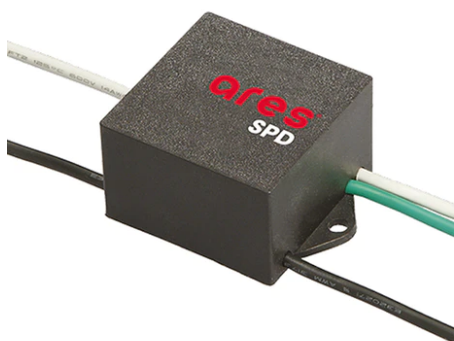

## Emma 150 Cob Led Unidirectional

---

SPD (Surge Protection Device)

237