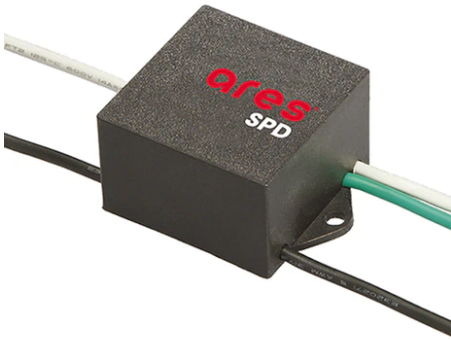

## Emma 150 Cob Led Unidirectional

---

SPD (Surge Protection Device)  
237