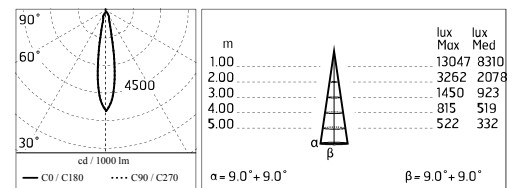

Optical

Lighting type	Direct
LED type	LED array
Light distribution	Symmetric
Optical type	Spot