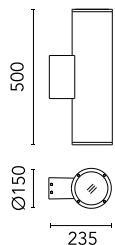

Optical

Lighting type	Direct
LED type	LED array
Light distribution	Symmetric
Optical type	Spot