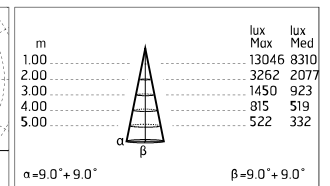

Optical

Lighting type	Indirect, Direct
LED type	LED array
Light distribution	Symmetric
Optical type	Spot