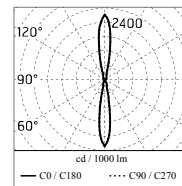

Optical

Lighting type	Indirect, Direct
LED type	LED array
Light distribution	Symmetric
Optical type	Spot