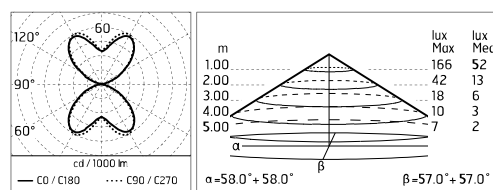

Chemical substances affect the anticorrosion covering protection.

Main specifications

Power (W)	2X26
Mountings	Wall surface
Environment	Outdoor

Optical

Lighting type	Indirect, Direct
Light distribution	Symmetric
Optical type	Wide flood