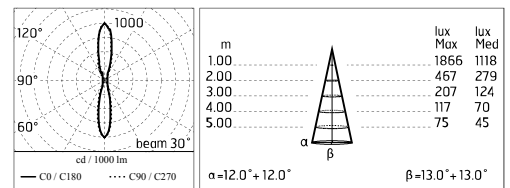

Optical

Lighting type	Indirect, Direct
Light distribution	Symmetric
Optical type	Wide flood