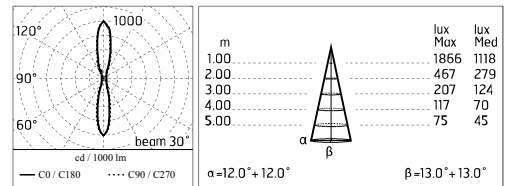

Optical

Lighting type	Indirect, Direct
Light distribution	Symmetric
Optical type	Wide flood