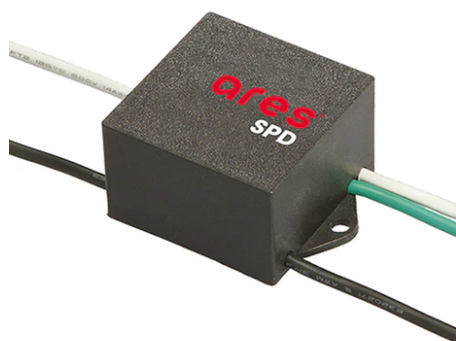

## Emma 110 Cob Led Unidirectional

---

SPD (Surge Protection Device)

237