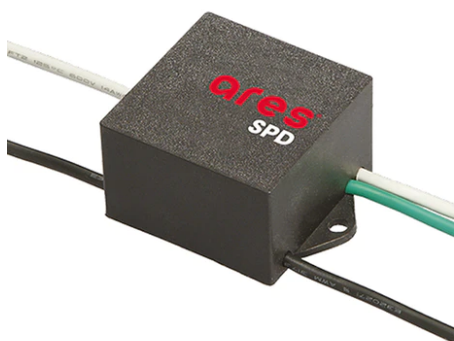

## Emma 110 Cob Led Unidirectional

---

SPD (Surge Protection Device)

237