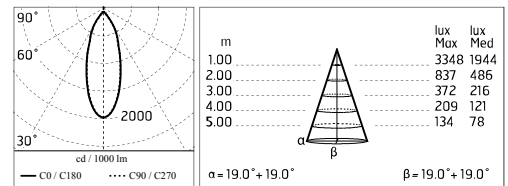

Optical

Lighting type
LED type
Light distribution
Optical type

Direct
LED array
Symmetric
Medium