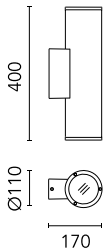

Optical

Lighting type
LED type
Light distribution
Optical type

Direct
LED array
Symmetric
Medium