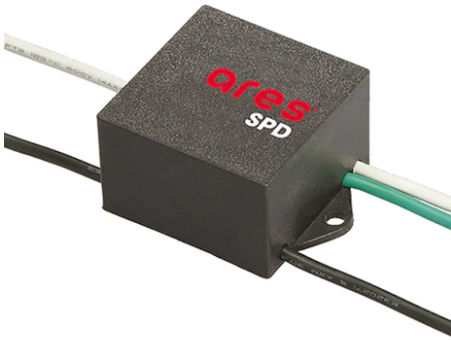

Emma 110 Cob Led Unidirectional

SPD (Surge Protection Device)
237