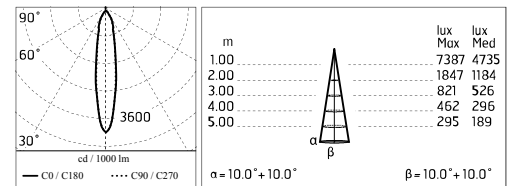

Optical

Lighting type	Direct
LED type	LED array
Light distribution	Symmetric
Optical type	Medium