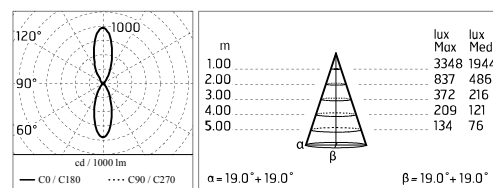

Optical

Lighting type: Indirect, Direct
LED type: LED array
Light distribution: Symmetric
Optical type: Medium