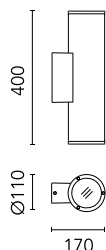

Optical

Lighting type: Indirect, Direct
LED type: LED array
Light distribution: Symmetric
Optical type: Medium