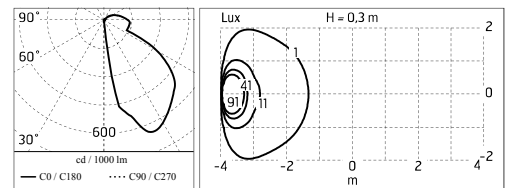

Optical

Lighting type	Direct
LED type	Power LED
Light distribution	Asymmetric
Optical type	Diffused light