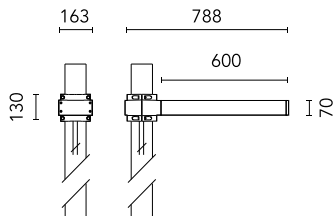

Optical

Lighting type	Direct
LED type	Power LED
Light distribution	Symmetric
Optical type	Wide flood