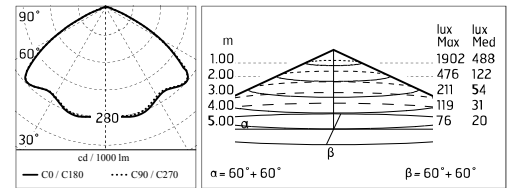

Optical

Lighting type	Direct
LED type	Power LED
Light distribution	Symmetric
Optical type	Wide flood