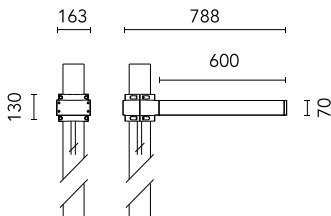

Optical

Lighting type	Direct
LED type	Power LED
Light distribution	Asymmetric
Optical type	Wide flood