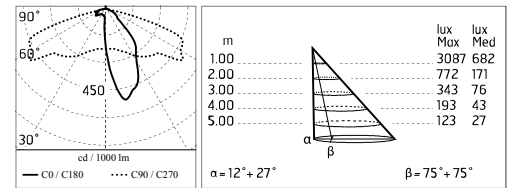

Optical

Lighting type	Direct
LED type	Power LED
Light distribution	Asymmetric
Optical type	Wide flood