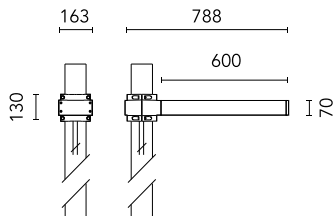

Optical

Lighting type	Direct
LED type	Power LED
Light distribution	Asymmetric
Optical type	Wide flood