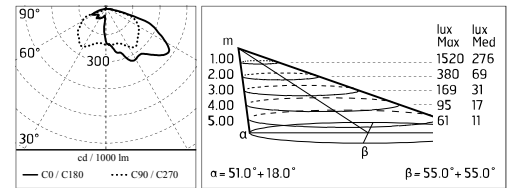

Optical

Lighting type	Direct
LED type	Power LED
Light distribution	Asymmetric
Optical type	Wide flood