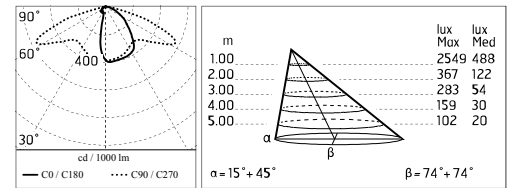

Optical

Lighting type	Direct
LED type	Power LED
Light distribution	Asymmetric
Optical type	Wide flood