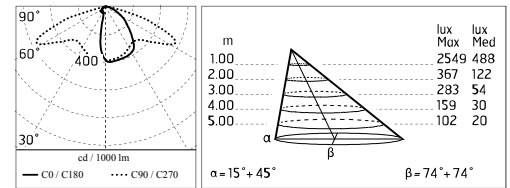

Optical

Lighting type	Direct
LED type	Power LED
Light distribution	Asymmetric
Optical type	Wide flood