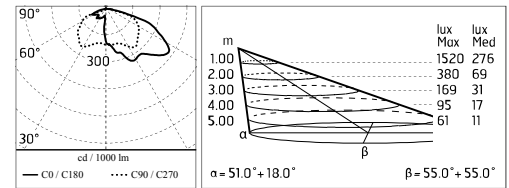

Optical

Lighting type	Direct
LED type	Power LED
Light distribution	Asymmetric
Optical type	Wide flood