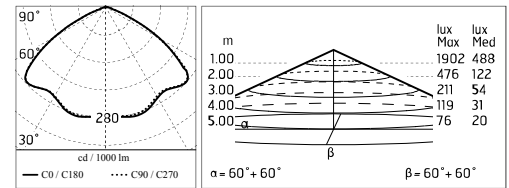

Optical

Lighting type	Direct
LED type	Power LED
Light distribution	Symmetric
Optical type	Wide flood