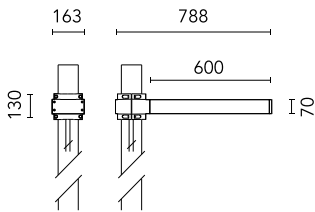

Optical

Lighting type	Direct
LED type	Power LED
Light distribution	Symmetric
Optical type	Wide flood