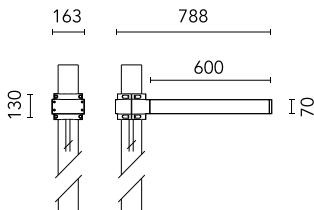

Optical

Lighting type	Direct
LED type	Power LED
Light distribution	Symmetric
Optical type	Wide flood