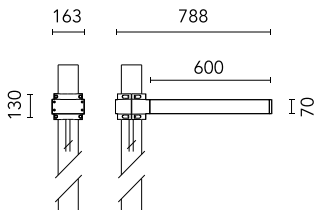

Optical

Lighting type	Direct
LED type	Power LED
Light distribution	Symmetric
Optical type	Wide flood