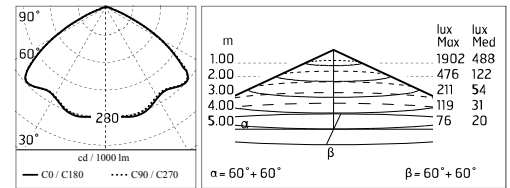

Optical

Lighting type	Direct
LED type	Power LED
Light distribution	Symmetric
Optical type	Wide flood