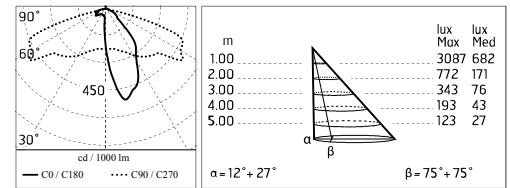

Optical

Lighting type	Direct
LED type	Power LED
Light distribution	Asymmetric
Optical type	Wide flood