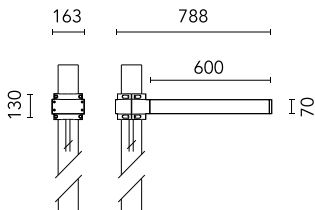

Optical

Lighting type	Direct
LED type	Power LED
Light distribution	Asymmetric
Optical type	Wide flood