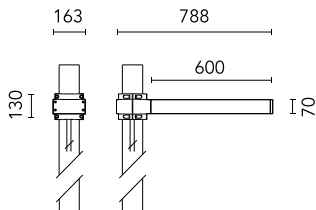

Optical

Lighting type	Direct
LED type	Power LED
Light distribution	Asymmetric
Optical type	Wide flood