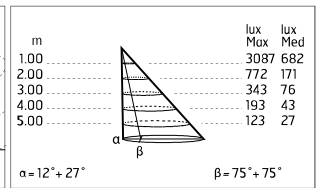

Optical

Lighting type	Direct
LED type	Power LED
Light distribution	Asymmetric
Optical type	Wide flood