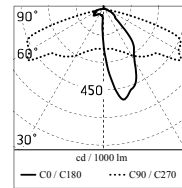

Optical

Lighting type	Direct
LED type	Power LED
Light distribution	Asymmetric
Optical type	Wide flood