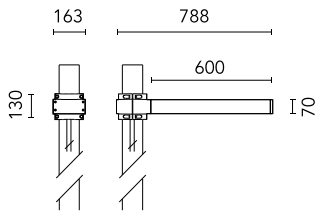

Optical

Lighting type	Direct
LED type	Power LED
Light distribution	Asymmetric
Optical type	Wide flood