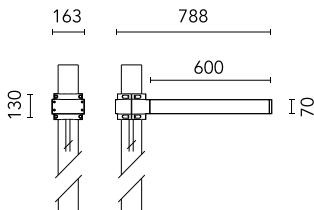

Optical

Lighting type	Direct
LED type	Power LED
Light distribution	Asymmetric
Optical type	Wide flood