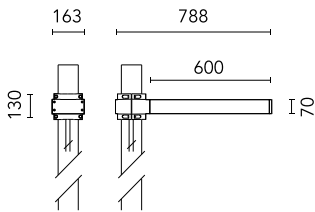

Optical

Lighting type	Direct
LED type	Power LED
Light distribution	Asymmetric
Optical type	Wide flood