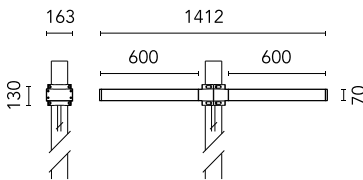

Dooku 600 Double Top Pole Ø76 mm Symmetric Optic Dimmable Dali

■ 539012-300.6 - Grey

Projector for installation on wall or on pole (Ø76mm or Ø102mm).

Configuration: extruded aluminium structure with die-cast closing ends, EN AB-47100 alloy (low copper content).
 Glass diffuser: extra-clear with silk-screen border, fixed to the aluminium through a robotic gluing system.
 Double layer coating for high resistance to corrosion: the aluminium components are painted with a double coat using powders which are compliant with QUALICOAT standards: a first layer of epoxy powder (with excellent chemical and mechanical resistance) and a second finishing layer of polyester powder (resistant to UV rays and atmospheric agents). The entire painting process of the aluminium fitting starts from components which have been sand-blasted in advance to make the surface more porous and increase the adherence of the paint. Ares effects alkaline and acid washing to clean the surfaces completely, then rinses with demineralised water to remove any residue particles, subsequently a chemical conversion treatment is done to protect against rusting.

Protection rating: IP65

In compliance with EN60598-1 standards

Class of insulation: I

Installation: the luminaire is equipped with 400mm cable and a 2-way terminal block for 3-conductor cables - IP68. During the installation and the maintenance of the fixtures it is important to be careful and avoid damages on the paint coating.

Physical

Color	Grey
--------------	------

Dooku 600 Double Top Pole Ø76 mm Symmetric Optic Dimmable Dali

SPD (Surge Protection Device)
237

Pole Franco/Perseo/Dooku h 3500(with
Base) mm Ø76 mm
248.6

Pole Franco/Perseo/Dooku h 4500(with
Base) mm Ø76 mm
249.6

Pole Franco/Perseo/Dooku h 3500(+500
mm Inground) mm Ø76 mm
250.6

Pole Franco/Perseo/Dooku h 4500(+500
mm Inground) mm Ø76 mm
251.6

Base Plate and Fixing Bolts for Pole Ø
102 mm h 4000/5000 mm with Base
116