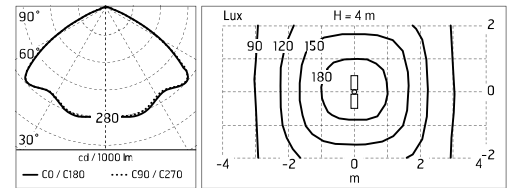

Optical

Lighting type	Direct
LED type	Power LED
Light distribution	Symmetric
Optical type	Wide flood