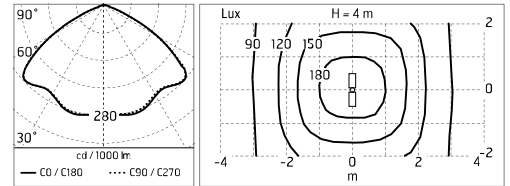

Optical

Lighting type	Direct
LED type	Power LED
Light distribution	Symmetric
Optical type	Wide flood