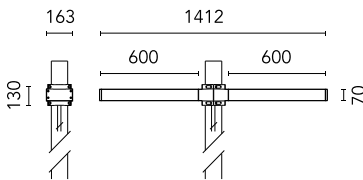

Dooku 600 Double Top Pole Ø76 mm Symmetric Optic Dimmable Dali

■ 539012-300.3 - Anthracite

Projector for installation on wall or on pole (Ø76mm or Ø102mm).

Configuration: extruded aluminium structure with die-cast closing ends, EN AB-47100 alloy (low copper content).
 Glass diffuser: extra-clear with silk-screen border, fixed to the aluminium through a robotic gluing system.
 Double layer coating for high resistance to corrosion: the aluminium components are painted with a double coat using powders which are compliant with QUALICOAT standards: a first layer of epoxy powder (with excellent chemical and mechanical resistance) and a second finishing layer of polyester powder (resistant to UV rays and atmospheric agents). The entire painting process of the aluminium fitting starts from components which have been sand-blasted in advance to make the surface more porous and increase the adherence of the paint. Ares effects alkaline and acid washing to clean the surfaces completely, then rinses with demineralised water to remove any residue particles, subsequently a chemical conversion treatment is done to protect against rusting.

Protection rating: IP65

In compliance with EN60598-1 standards

Class of insulation: I

Installation: the luminaire is equipped with 400mm cable and a 2-way terminal block for 3-conductor cables - IP68. During the installation and the maintenance of the fixtures it is important to be careful and avoid damages on the paint coating.

Physical

Color	Anthracite
--------------	------------

Dooku 600 Double Top Pole Ø76 mm Symmetric Optic Dimmable Dali

SPD (Surge Protection Device)
237

Pole Franco/Perseo/Dooku h 3500(with
Base) mm Ø76 mm
248.3

Pole Franco/Perseo/Dooku h 4500(with
Base) mm Ø76 mm
249.3

Pole Franco/Perseo/Dooku h 3500(+500
mm Inground) mm Ø76 mm
250.3

Pole Franco/Perseo/Dooku h 4500(+500
mm Inground) mm Ø76 mm
251.3

Base Plate and Fixing Bolts for Pole Ø
102 mm h 4000/5000 mm with Base
116