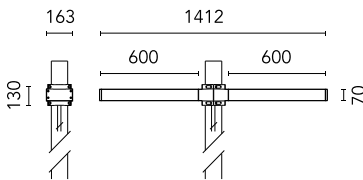

Dooku 600 Double Top Pole Ø76 mm Symmetric Optic Dimmable Dali

■ 539011-300.6 - Grey

Projector for installation on wall or on pole (Ø76mm or Ø102mm).

Configuration: extruded aluminium structure with die-cast closing ends, EN AB-47100 alloy (low copper content).
 Glass diffuser: extra-clear with silk-screen border, fixed to the aluminium through a robotic gluing system.
 Double layer coating for high resistance to corrosion: the aluminium components are painted with a double coat using powders which are compliant with QUALICOAT standards: a first layer of epoxy powder (with excellent chemical and mechanical resistance) and a second finishing layer of polyester powder (resistant to UV rays and atmospheric agents). The entire painting process of the aluminium fitting starts from components which have been sand-blasted in advance to make the surface more porous and increase the adherence of the paint. Ares effects alkaline and acid washing to clean the surfaces completely, then rinses with demineralised water to remove any residue particles, subsequently a chemical conversion treatment is done to protect against rusting.

Protection rating: IP65

In compliance with EN60598-1 standards

Class of insulation: I

Installation: the luminaire is equipped with 400mm cable and a 2-way terminal block for 3-conductor cables - IP68. During the installation and the maintenance of the fixtures it is important to be careful and avoid damages on the paint coating.

Physical

Color	Grey
--------------	------

Dooku 600 Double Top Pole Ø76 mm Symmetric Optic Dimmable Dali

SPD (Surge Protection Device)
237

Pole Franco/Perseo/Dooku h 3500(with
Base) mm Ø76 mm
248.6

Pole Franco/Perseo/Dooku h 4500(with
Base) mm Ø76 mm
249.6

Pole Franco/Perseo/Dooku h 3500(+500
mm Inground) mm Ø76 mm
250.6

Pole Franco/Perseo/Dooku h 4500(+500
mm Inground) mm Ø76 mm
251.6

Base Plate and Fixing Bolts for Pole Ø
102 mm h 4000/5000 mm with Base
116