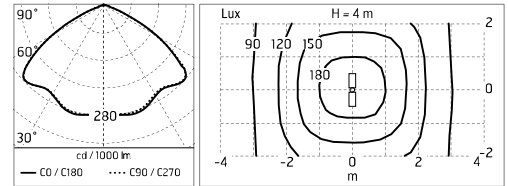

Optical

Lighting type	Direct
LED type	Power LED
Light distribution	Symmetric
Optical type	Wide flood