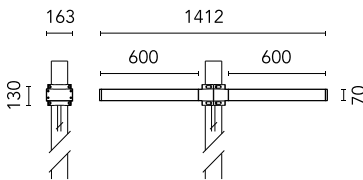

Dooku 600 Double Top Pole Ø76 mm Symmetric Optic Dimmable Dali

■ 539011-300.3 - Anthracite

Projector for installation on wall or on pole (Ø76mm or Ø102mm).

Configuration: extruded aluminium structure with die-cast closing ends, EN AB-47100 alloy (low copper content).
 Glass diffuser: extra-clear with silk-screen border, fixed to the aluminium through a robotic gluing system.
 Double layer coating for high resistance to corrosion: the aluminium components are painted with a double coat using powders which are compliant with QUALICOAT standards: a first layer of epoxy powder (with excellent chemical and mechanical resistance) and a second finishing layer of polyester powder (resistant to UV rays and atmospheric agents). The entire painting process of the aluminium fitting starts from components which have been sand-blasted in advance to make the surface more porous and increase the adherence of the paint. Ares effects alkaline and acid washing to clean the surfaces completely, then rinses with demineralised water to remove any residue particles, subsequently a chemical conversion treatment is done to protect against rusting.

Protection rating: IP65

In compliance with EN60598-1 standards

Class of insulation: I

Installation: the luminaire is equipped with 400mm cable and a 2-way terminal block for 3-conductor cables - IP68. During the installation and the maintenance of the fixtures it is important to be careful and avoid damages on the paint coating.

Physical

Color	Anthracite
--------------	------------

Dooku 600 Double Top Pole Ø76 mm Symmetric Optic Dimmable Dali

SPD (Surge Protection Device)
237

Pole Franco/Perseo/Dooku h 3500(with
Base) mm Ø76 mm
248.3

Pole Franco/Perseo/Dooku h 4500(with
Base) mm Ø76 mm
249.3

Pole Franco/Perseo/Dooku h 3500(+500
mm Inground) mm Ø76 mm
250.3

Pole Franco/Perseo/Dooku h 4500(+500
mm Inground) mm Ø76 mm
251.3

Base Plate and Fixing Bolts for Pole Ø
102 mm h 4000/5000 mm with Base
116