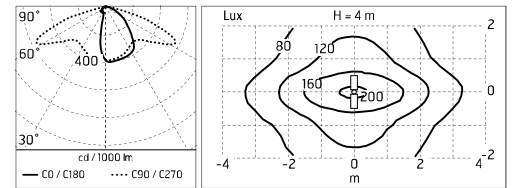

Optical

Lighting type	Direct
LED type	Power LED
Light distribution	Symmetric
Optical type	Wide flood