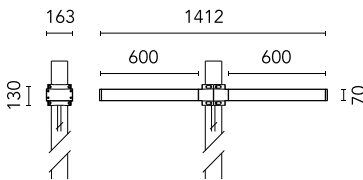

Optical

Lighting type	Direct
LED type	Power LED
Light distribution	Symmetric
Optical type	Wide flood