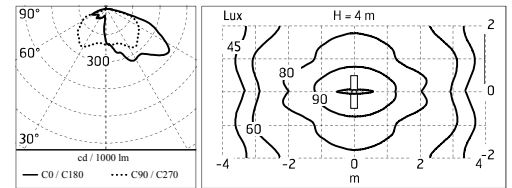

Optical

Lighting type	Direct
LED type	Power LED
Light distribution	Asymmetric
Optical type	Wide flood