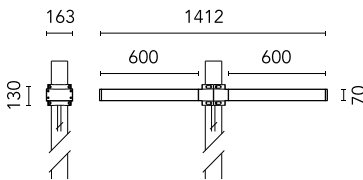

Optical

Lighting type	Direct
LED type	Power LED
Light distribution	Asymmetric
Optical type	Wide flood