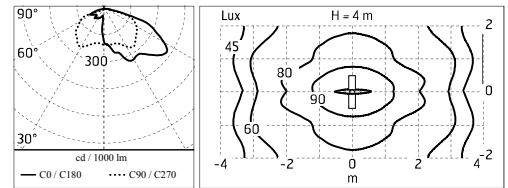

Optical

Lighting type	Direct
LED type	Power LED
Light distribution	Asymmetric
Optical type	Wide flood