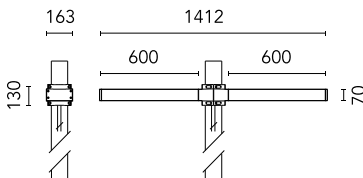

Optical

Lighting type	Direct
LED type	Power LED
Light distribution	Asymmetric
Optical type	Wide flood