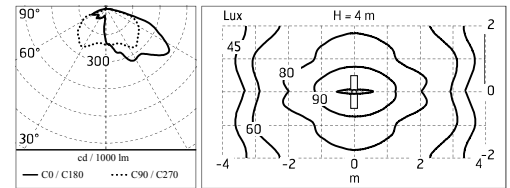

Optical

Lighting type	Direct
LED type	Power LED
Light distribution	Asymmetric
Optical type	Wide flood