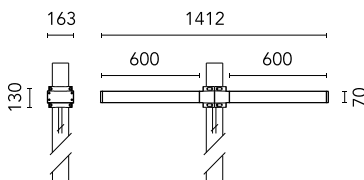

Dooku 600 Double Top Pole Ø76 mm Asymmetric Optic Dimmable 1-10V

■ 539014-310.6 - Grey

Projector for installation on wall or on pole (Ø76mm or Ø102mm).

Configuration: extruded aluminium structure with die-cast closing ends, EN AB-47100 alloy (low copper content).

Protection rating: IP65

In compliance with EN60598-1 standards

Class of insulation: I

Installation: the luminaire is equipped with 400mm cable and a 2-way terminal block for 3-conductor cables - IP68.

During the installation and the maintenance of the fixtures it is important to be careful and avoid damages on the paint coating.

Physical

Color	Grey
--------------	------

Dooku 600 Double Top Pole Ø76 mm Asymmetric Optic Dimmable 1-10V

SPD (Surge Protection Device)
237

Pole Franco/Perseo/Dooku h 3500(with
Base) mm Ø76 mm
248.6

Pole Franco/Perseo/Dooku h 4500(with
Base) mm Ø76 mm
249.6

Pole Franco/Perseo/Dooku h 3500(+500
mm Inground) mm Ø76 mm
250.6

Pole Franco/Perseo/Dooku h 4500(+500
mm Inground) mm Ø76 mm
251.6

Base Plate and Fixing Bolts for Pole Ø
102 mm h 4000/5000 mm with Base
116