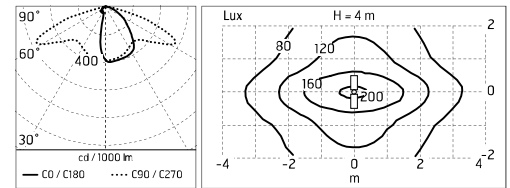

Optical

Lighting type	Direct
LED type	Power LED
Light distribution	Symmetric
Optical type	Wide flood