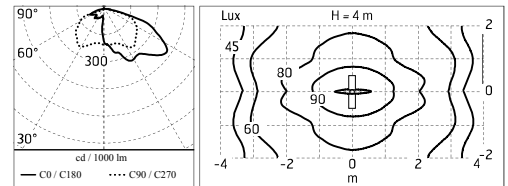

Optical

Lighting type	Direct
LED type	Power LED
Light distribution	Asymmetric
Optical type	Wide flood