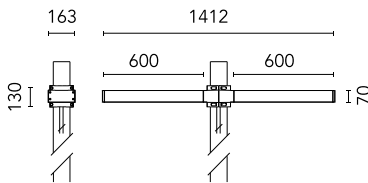

Optical

Lighting type	Direct
LED type	Power LED
Light distribution	Asymmetric
Optical type	Wide flood